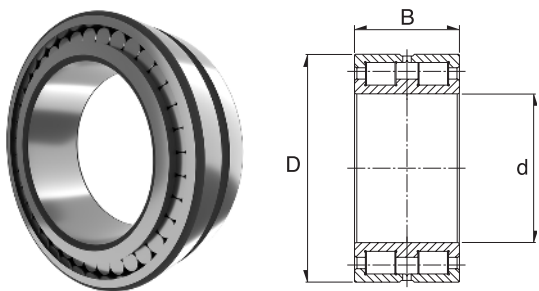

NNCL Zylinderrollenlager / NNCL Cylindrical Roller

9

Dimension (mm)			Designation/ Type	Alternative Designation/Type	Basic Load Rating kN		Limiting Speed x1000rpm	Weight (kg)
d	D	B			Cr	Co		
100.0	140.0	40.0	NNCL 4920	SL02 4920	196	380	2700	1.9 kg
110.0	150.0	40.0	NNCL 4922	SL02 4922	204	410	2500	2.1 kg
120.0	165.0	45.0	NNCL 4924	SL02 4924	228	455	2300	2.85 kg
130.0	180.0	50.0	NNCL 4926	SL02 4926	297	530	2000	3.8 kg
140.0	190.0	50.0	NNCL 4928	SL02 4928	308	570	1900	4.1 kg
150.0	210.0	60.0	NNCL 4930	SL02 4930	429	830	1700	6.45 kg