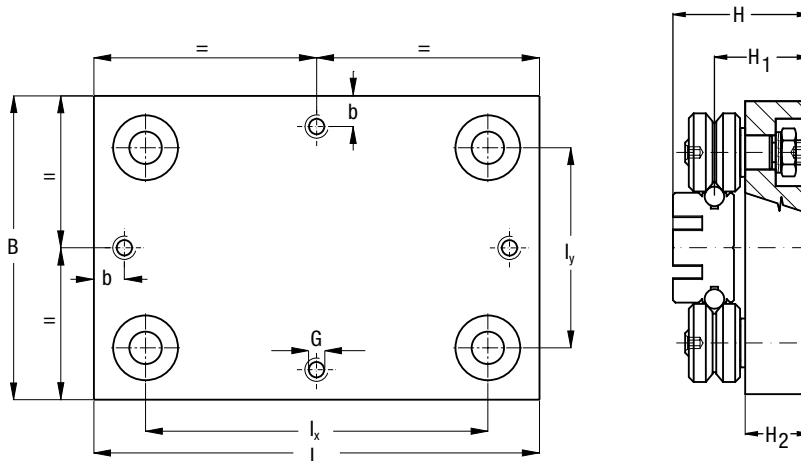

CARRIAGE T4 FR

Carriages with anodised aluminium body with four guide rollers type FR ... for FWS rails.

Type	Dimensions (mm)									Weight (kg)	Suggested combinations
	L	B	I _x	I _y	H	H ₁	H ₂	G	b		
T4 FR 22 90	90	90	59	58.7	42.4	28.4	19	M6	15	0.6	FWS 22
T4 FR 22 150	150	90	119	58.7	42.4	28.4	19	M6	15	0.9	FWS 22
T4 FR 32 120	120	120	78	78	58.6	41.6	29	M8	15	1.5	FWS 32
T4 FR 32 180	180	120	138	78	58.6	41.6	29	M8	15	2.1	FWS 32
T4 FR 40 150	150	150	99	98.8	63.5	44.5	29	M8	15	2.6	FWS 40
T4 FR 40 220	220	150	169	98.8	63.5	44.5	29	M8	15	3.4	FWS 40
T4 FR 52 190	190	190	123	123	82.8	58.8	39	M10	20	5.4	FWS 52
T4 FR 52 260	260	190	203	123	82.8	58.8	39	M10	20	6.8	FWS 52